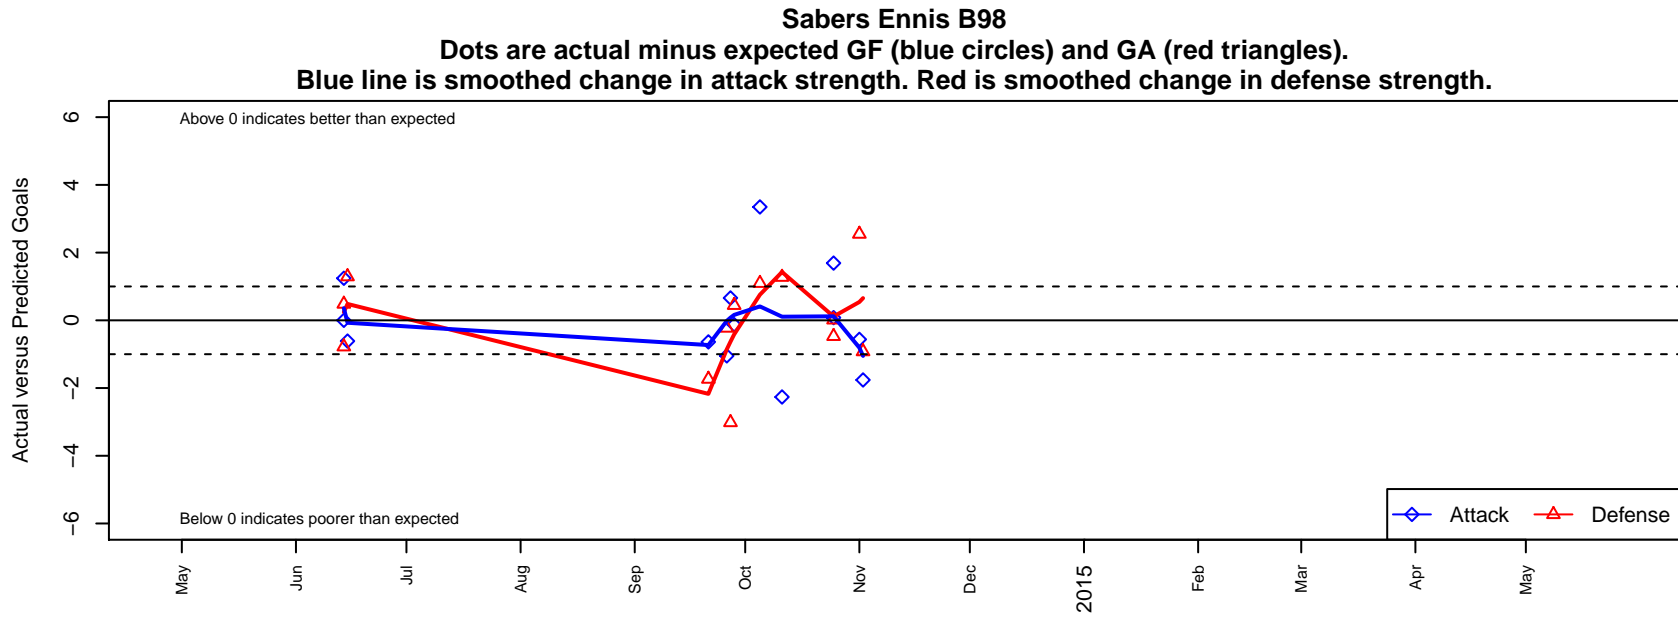

Sabers Ennis B98

Spokane Sabers FC
Spokane, WA
B98 total strength=1217
attack=5.51 defense=3.27
fall league = PSPL-Inland U16

alt names used:
IEYSA Spokane Sabers FC B98 Ennis

Venues played:
2014 Olivia Chaffin HS
2014 PSPL-Inland U16

**attack and defense variance (black dot)
relative to other teams
and top 10 in region**

**attack and defense rating
relative to others at age
and all opponents in last 13 months**

Performance relative to 13 month average