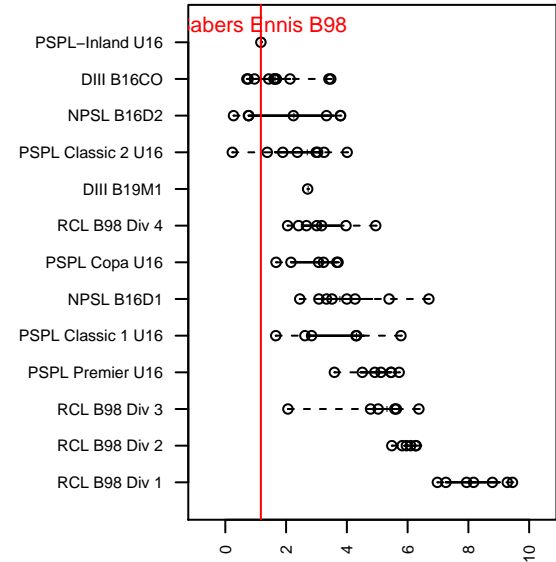

Sabers Ennis B98

Spokane Sabers FC
Spokane, WA
B98 total strength=1217
attack=5.51 defense=3.27
fall league = PSPL-Inland U16

alt names used:
IEYSA Spokane Sabers FC B98 Ennis

Venues played:
2014 Olivia Chaffin HS
2014 PSPL-Inland U16

**attack and defense variance (black dot)
relative to other teams
and top 10 in region**

**attack and defense rating
relative to others at age
and all opponents in last 13 months**

Performance relative to 13 month average